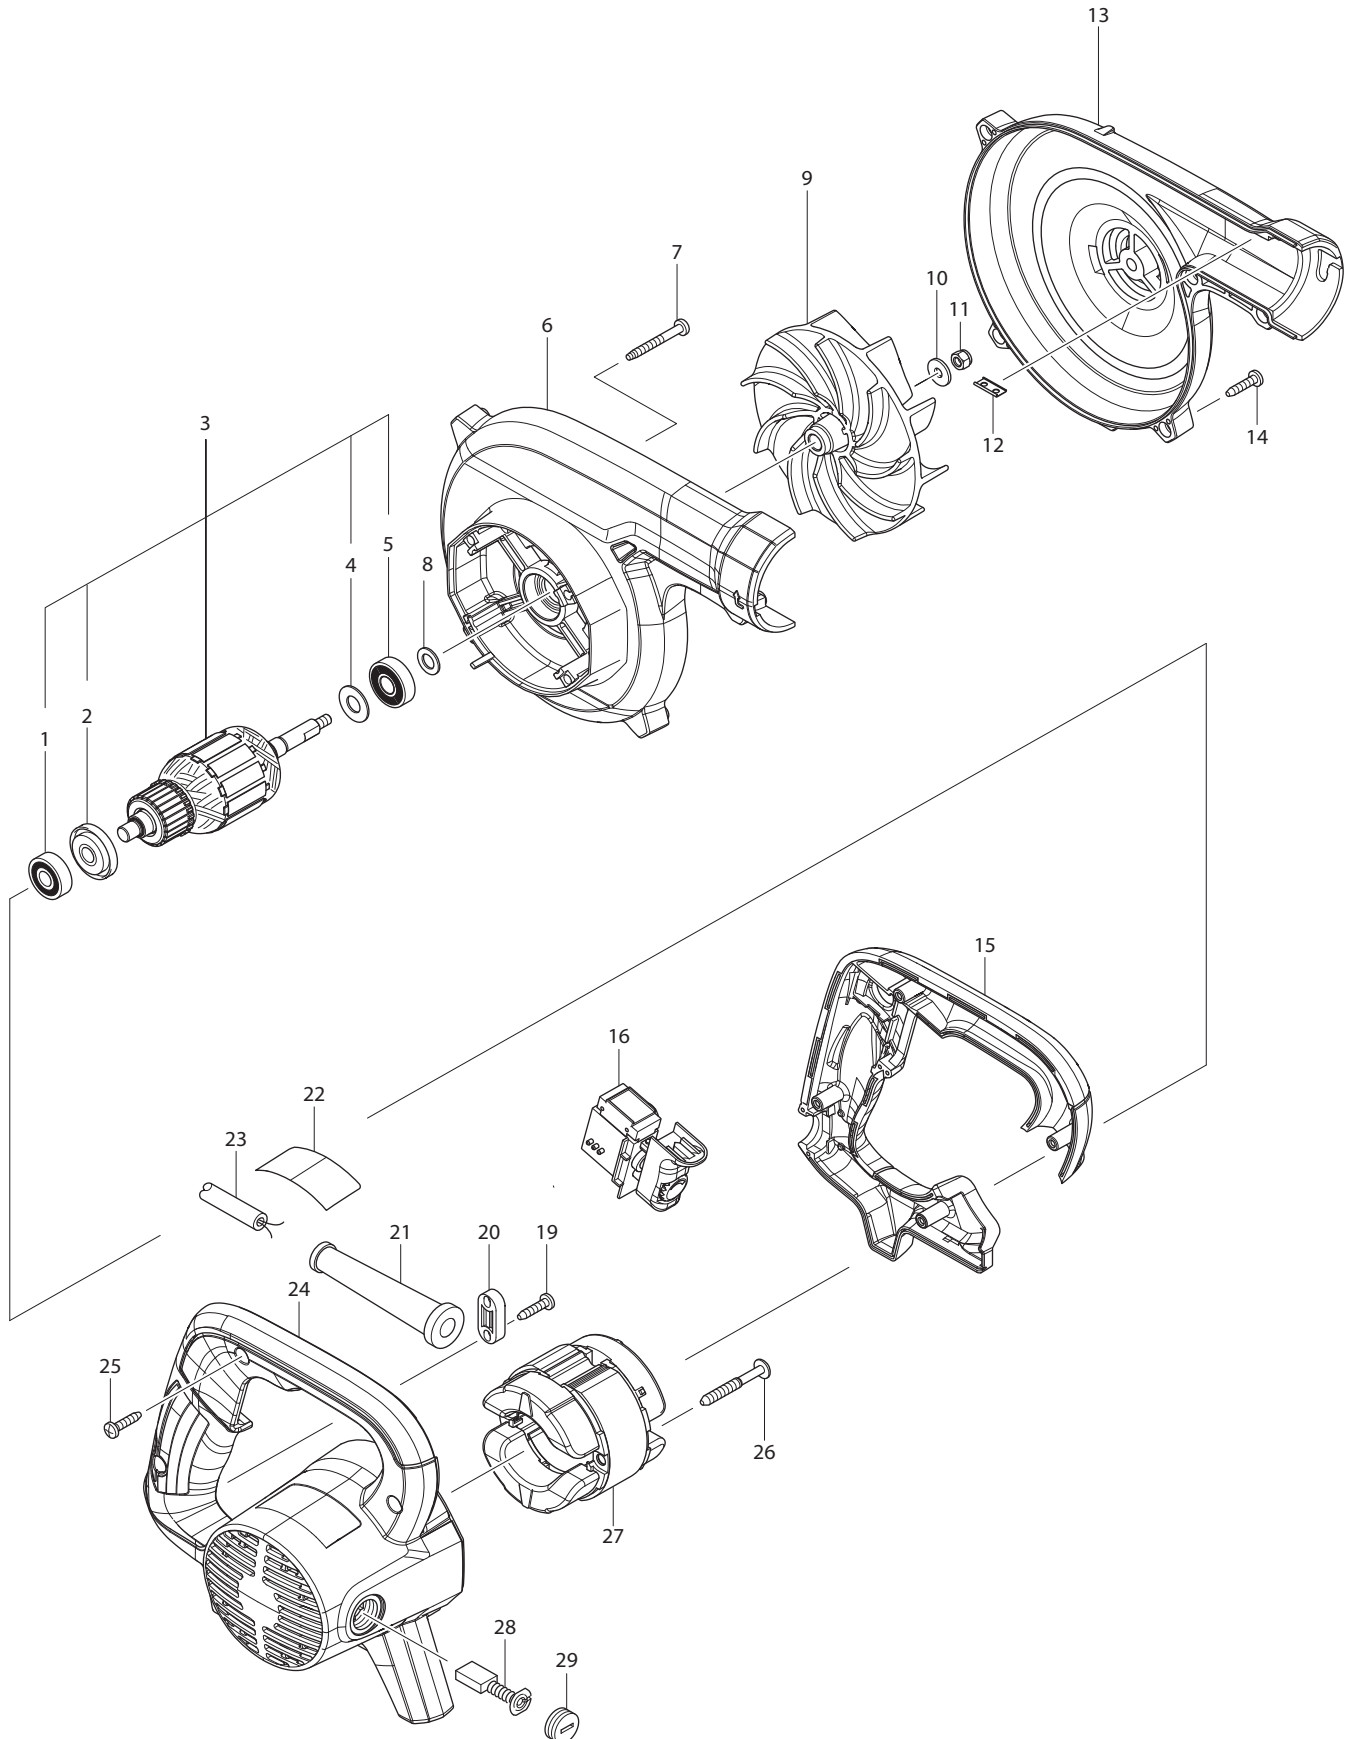

12 - 2013

UB1103

BLOWER 6.8A VARIABLE SPEED

Item No	Type	Part No	Description	Qty	Unit
001		210044-4	BALL BEARING 608DDW	1	PC.
002		681644-1	INSULATION WASHER	1	PC.
003		513901-8	ARMATURE ASS'Y 115V	1	PC.
	INC.		Item. 1,2,4,5		
004		267237-4	FLAT WASHER 9	1	PC.
005		211491-2	BALL BEARING 609DDW	1	PC.
006	1	142292-6	* FAN HOUSING COMPLETE	1	PC.
	2	183K68-8	* FAN HOUSING SET	1	PC.
007		266351-3	TAPPING SCREW 4X35	4	PC.
008		267240-5	FLAT WASHER 8	1	PC.
009		240148-8	FAN 110	1	PC.
011	2	252286-4	* COLLARED HEX. LOCK NUT M5-8	1	PC.
012		345998-7	SET PLATE	1	PC.
013	1	454702-4	* FAN COVER (removed)	1	PC.
014		266326-2	TAPPING SCREW 4X18	5	PC.
015		454700-8	HANDLE COVER	1	PC.
016		651298-8	SWITCH TG813AB-1	1	PC.
019		266326-2	TAPPING SCREW 4X18	2	PC.
020		687123-7	STRAIN RELIEF	1	PC.
021		682569-2	CORD GUARD 8-85	1	PC.
022		815D55-4	NAME PLATE F/UB1103	1	PC.
023		664891-9	POWER SUPPLY CORD W/PLUG 2P-18-2.5M,SJ	1	PC.
024		142291-8	MOTOR HOUSING COMPLETE	1	PC.
	INC.	643708-9	BRUSH HOLDER 5-11	2	PC.
025		266326-2	TAPPING SCREW 4X18	4	PC.
026		266211-9	TAPPING SCREW 5X40	2	PC.
027	1	594631-0	FIELD ASS'Y 115V	1	PC.
	INC.	654020-2	RING TERMINAL	2	PC.
	INC.	654501-6	CONNECTOR P-1.25	2	PC.
028		194996-6	CARBON BRUSH CB-303 2/SET	1	SET
029		643755-0	HOLDER CAP	2	PC.
C01		875441-7	CARTON F/UB1103	1	PC.
E01		802H91-3	CAUTION LABEL	1	PC.

2. Changes on Hex Lock Nut M5-8, Elimination of Flat washer 5
(T/I#D4681)

Item No.	Description	Type 1	Type 2
011	HEX. LOCK NUT M5-8	252103-8	252286-4
010	FLAT WASHER 5	267294-2	-----

Above parts are completely interchangeable as a set.